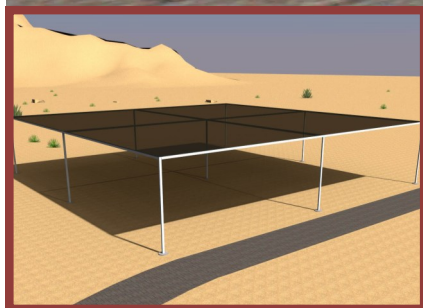

Sun Shade

Residential/Commercial Solar Protection

Originally manufactured as a garden shade for plants, the Henry Building Systems Sun Shade has multiple uses.

It can be used to cover your patio, creating a beautiful outdoor living area.

Place your grill and your patio tables under it for an outdoor kitchen facility.

Keep debris out of your above ground pool and keep the water cooler by blocking out the sun.

No matter how you use the HBS Sun Shade, it will enhance the beauty of your home and yard in the great outdoors.