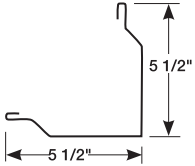

20" RIDGE CAP

GUTTER APRON

ANGLE FLASHING

5" X 5" RAKE & CORNER

3" X 3" RAKE CORNER

7" X 5" RAKE TRIM

ANGLE FLASHING

DOOR TRIM