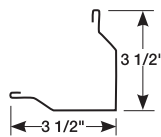

20" RIDGE CAP

GUTTER APRON

ANGLE FLASHING

5" X 5" RAKE & CORNER

3" X 3" RAKE CORNER

7" X 5" RAKE TRIM

ANGLE FLASHING

DOOR TRIM