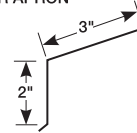

GUTTER APRON