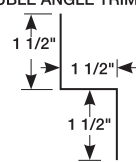

DOUBLE ANGLE TRIM