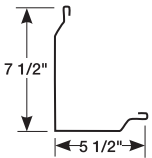

20" RIDGE CAP

GUTTER APRON

ANGLE FLASHING

5" X 5" RAKE & CORNER

3" X 3" RAKE CORNER

7" X 5" RAKE TRIM

ANGLE FLASHING

DOOR TRIM