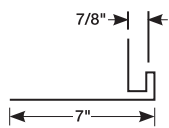

20" RIDGE CAP

GUTTER APRON

ANGLE FLASHING

5" X 5" RAKE & CORNER

3" X 3" RAKE CORNER

7" X 5" RAKE TRIM

ANGLE FLASHING

DOOR TRIM