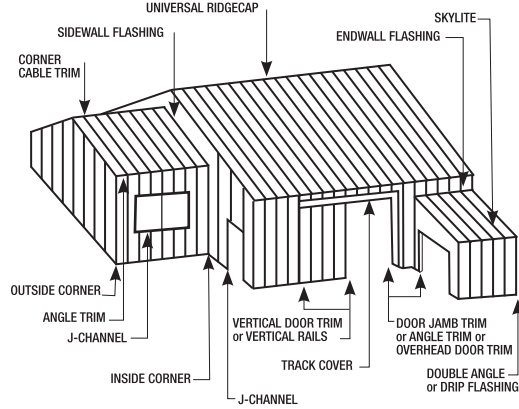

Tower City, ND 58071

Phone: (877) 822-3530

FAX: (701) 749-5304

www.wheatlandsteelandtrim.com

TRIM AND ACCESSORIES

ROOFING - EAVE AND END LAPS

ROOFING - INTERMEDIATE SUPPORTS
SIDING - ALL SUPPORTS

14" RIDGE CAP