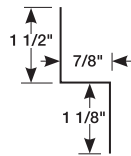

DOUBLE ANGLE TRIM