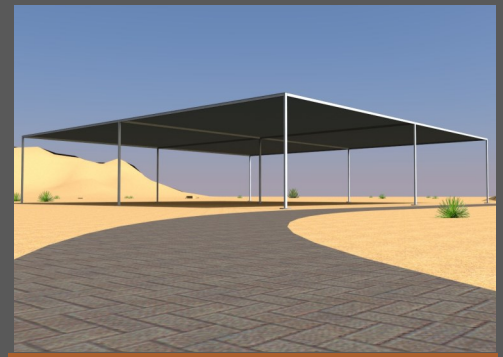

The South West Product Group from Henry Building Systems

Pergola

Animal Confinement

Green House

Car/Bus Port

Lean-to Addition

Fence and Gate

Gazebo

Sun Shade

Our South West Product Group includes several premium products to beautify your landscape and simplify your life. Mix and match products to complete the outdoor look of your home!

For more information or for a personalized quote, contact us today!