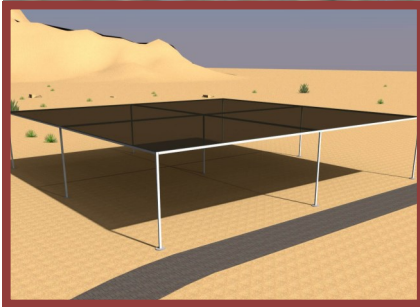

Sun Shade

Residential/Commercial Solar Protection

Originally manufactured as a garden shade for plants, the Henry Building Systems Sun Shade has multiple uses.

It can be used to cover your patio, creating a beautiful outdoor living area.

Place your grill and your patio tables under it for an outdoor kitchen facility.

Keep debris out of your above ground pool and keep the water cooler by blocking out the sun.

No matter how you use the HBS Sun Shade, it will enhance the beauty of your home and yard in the great outdoors.